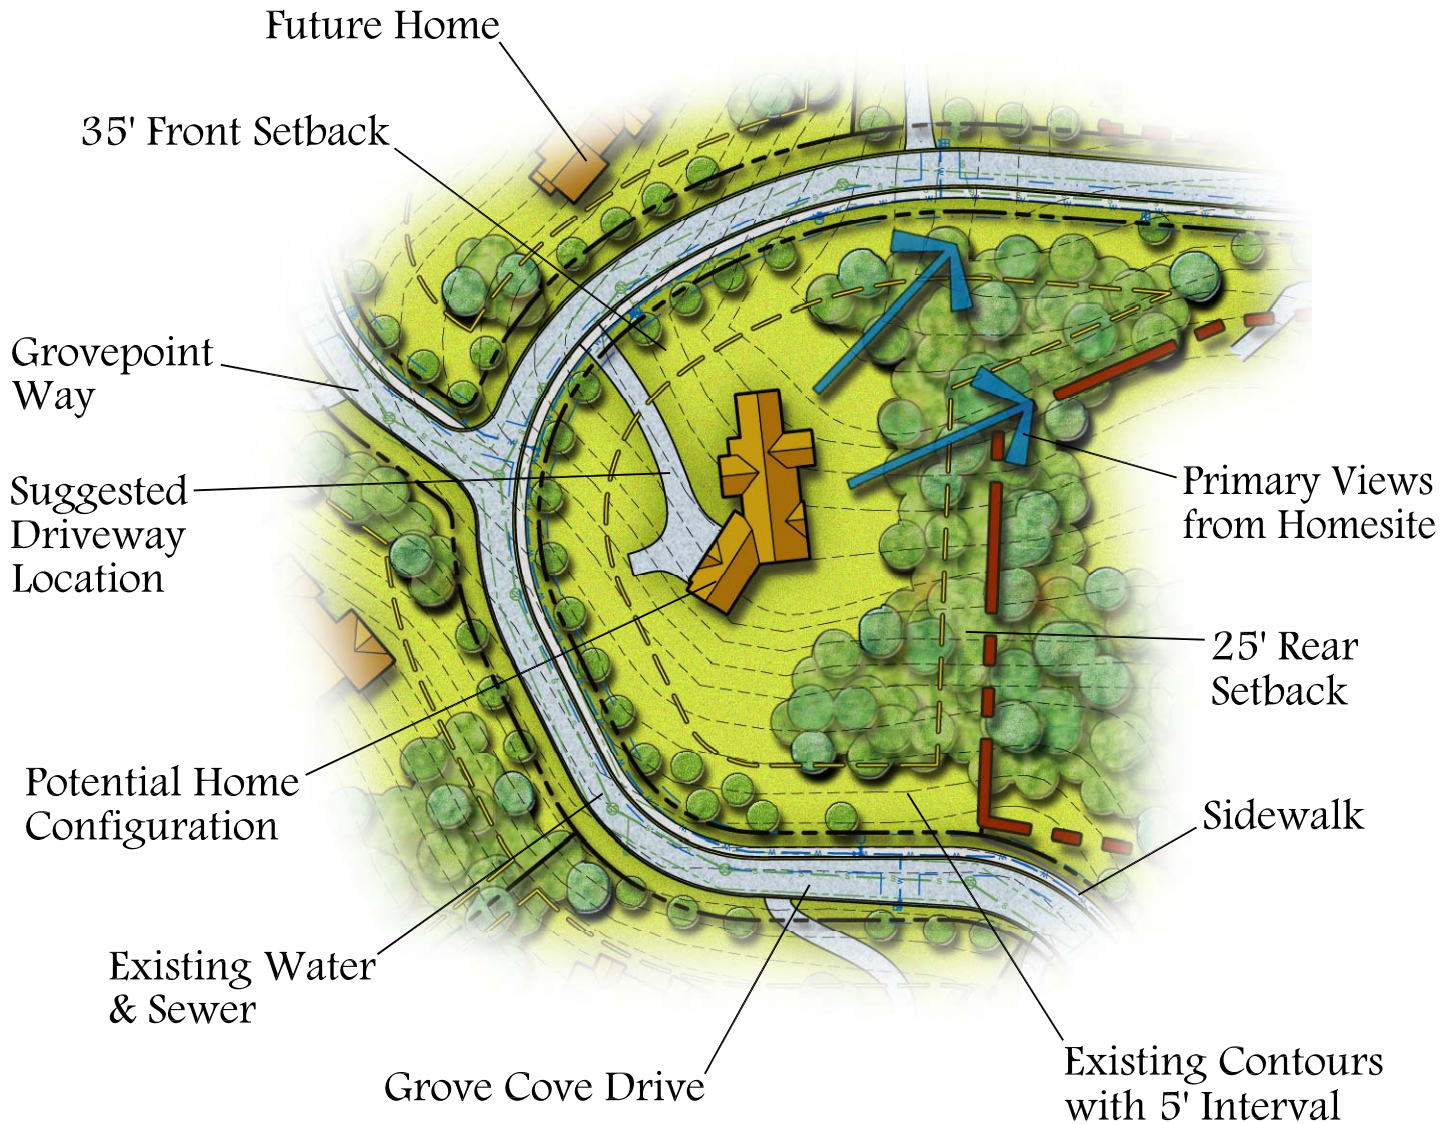

Grove Park Cove Lot 5

Average Slope at
Homesite $\approx 30\%$

Address: 75 Grove Cove Drive
Property Size: 1.77Acres

SCALE: 1"=100'-0"

Property Features:

Easy access to this beautiful 1.77 acres wooded homesite, with nice views of Elk Mountain.

Location

View From Lot 5

To Beaverdam Road

Grovopoint Way

Grove Cove Drive

To Kimberly Ave.

North Griffin Blvd.

Patton Mountain Road

To Town Mountain