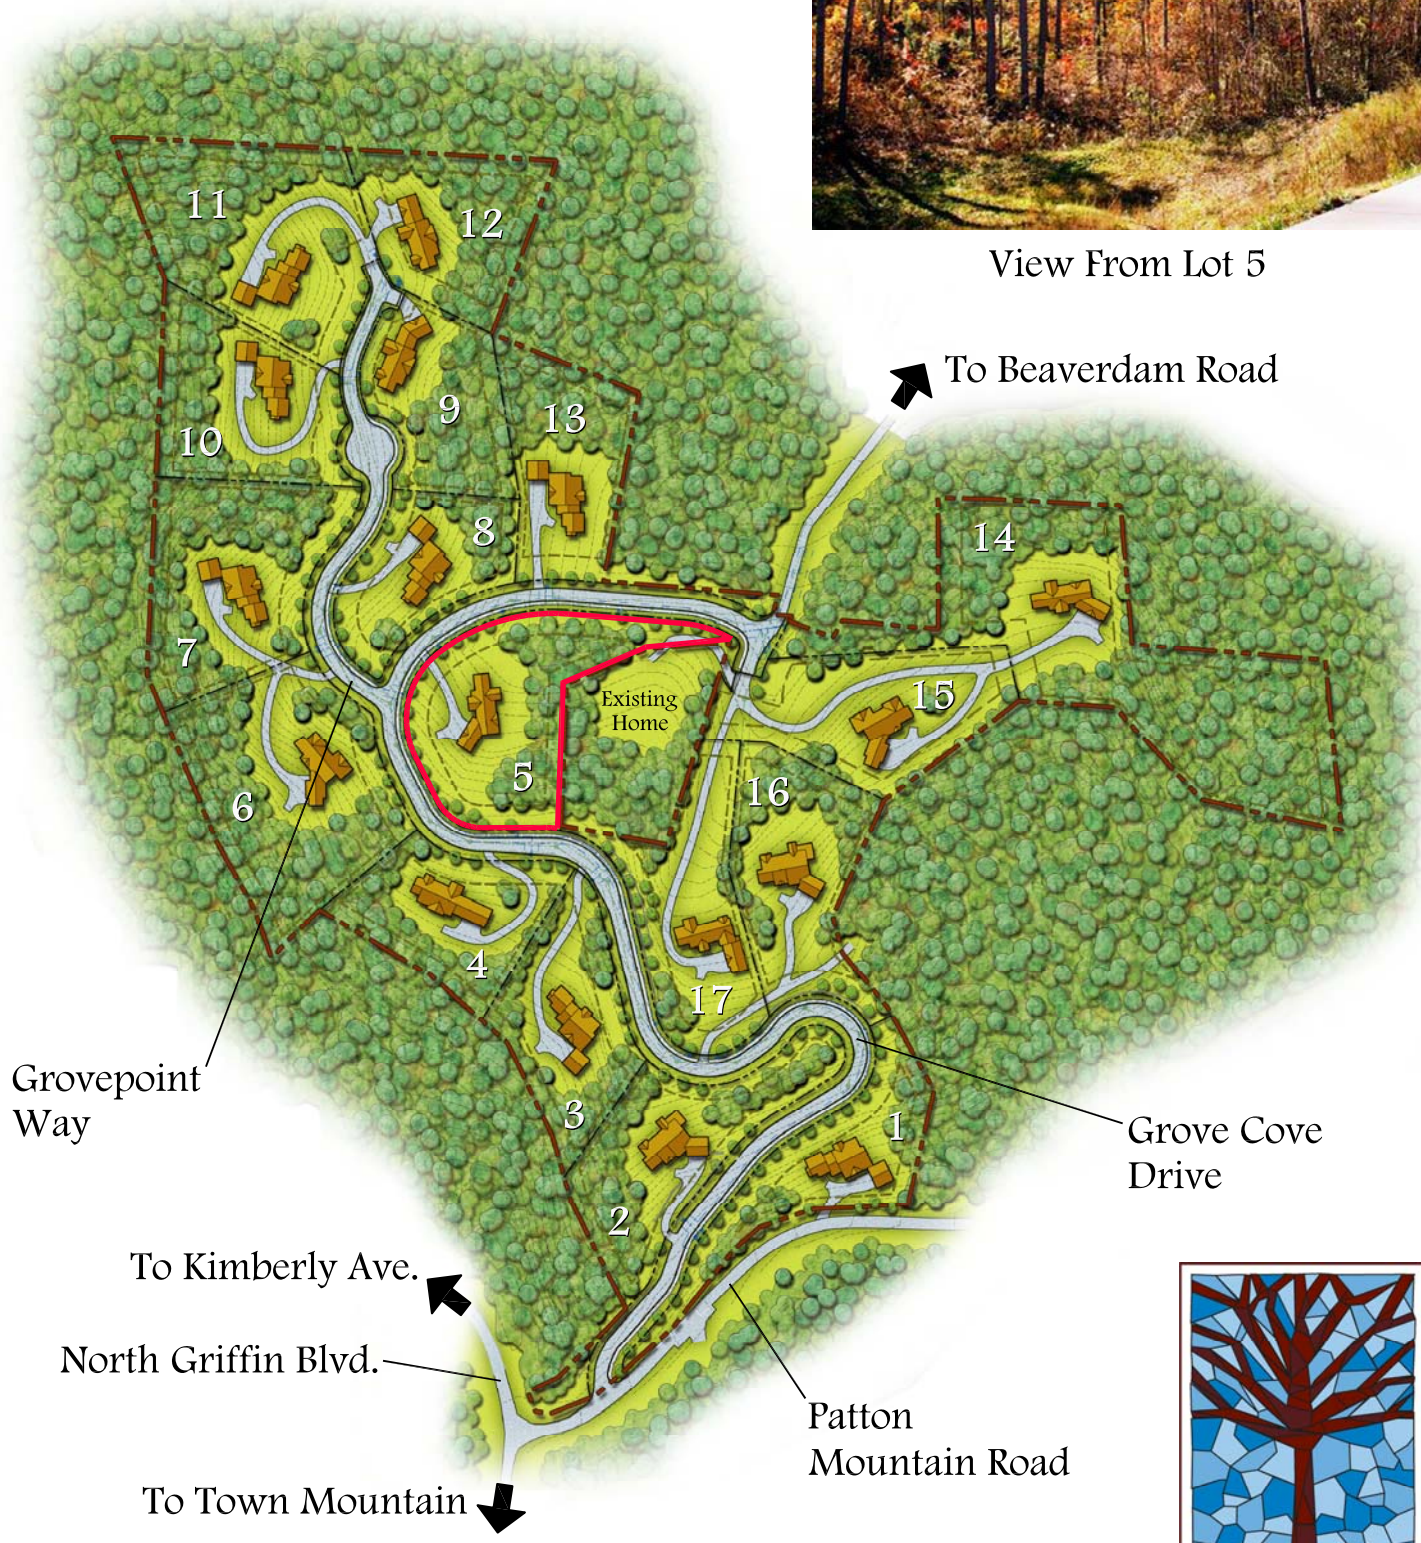

Grove Park Cove Lot 5

Average Slope at
Homesite $\approx 30\%$

Address: 75 Grove Cove Drive
Property Size: 1.77Acres

SCALE: 1"=100'-0"

Property Features:

Easy access to this beautiful 1.77 acres wooded homesite, with nice views of Elk Mountain.

Location

View From Lot 5

To Beaverdam Road

Grovopoint Way

Grove Cove Drive

To Kimberly Ave.

North Griffin Blvd.

Patton Mountain Road

To Town Mountain