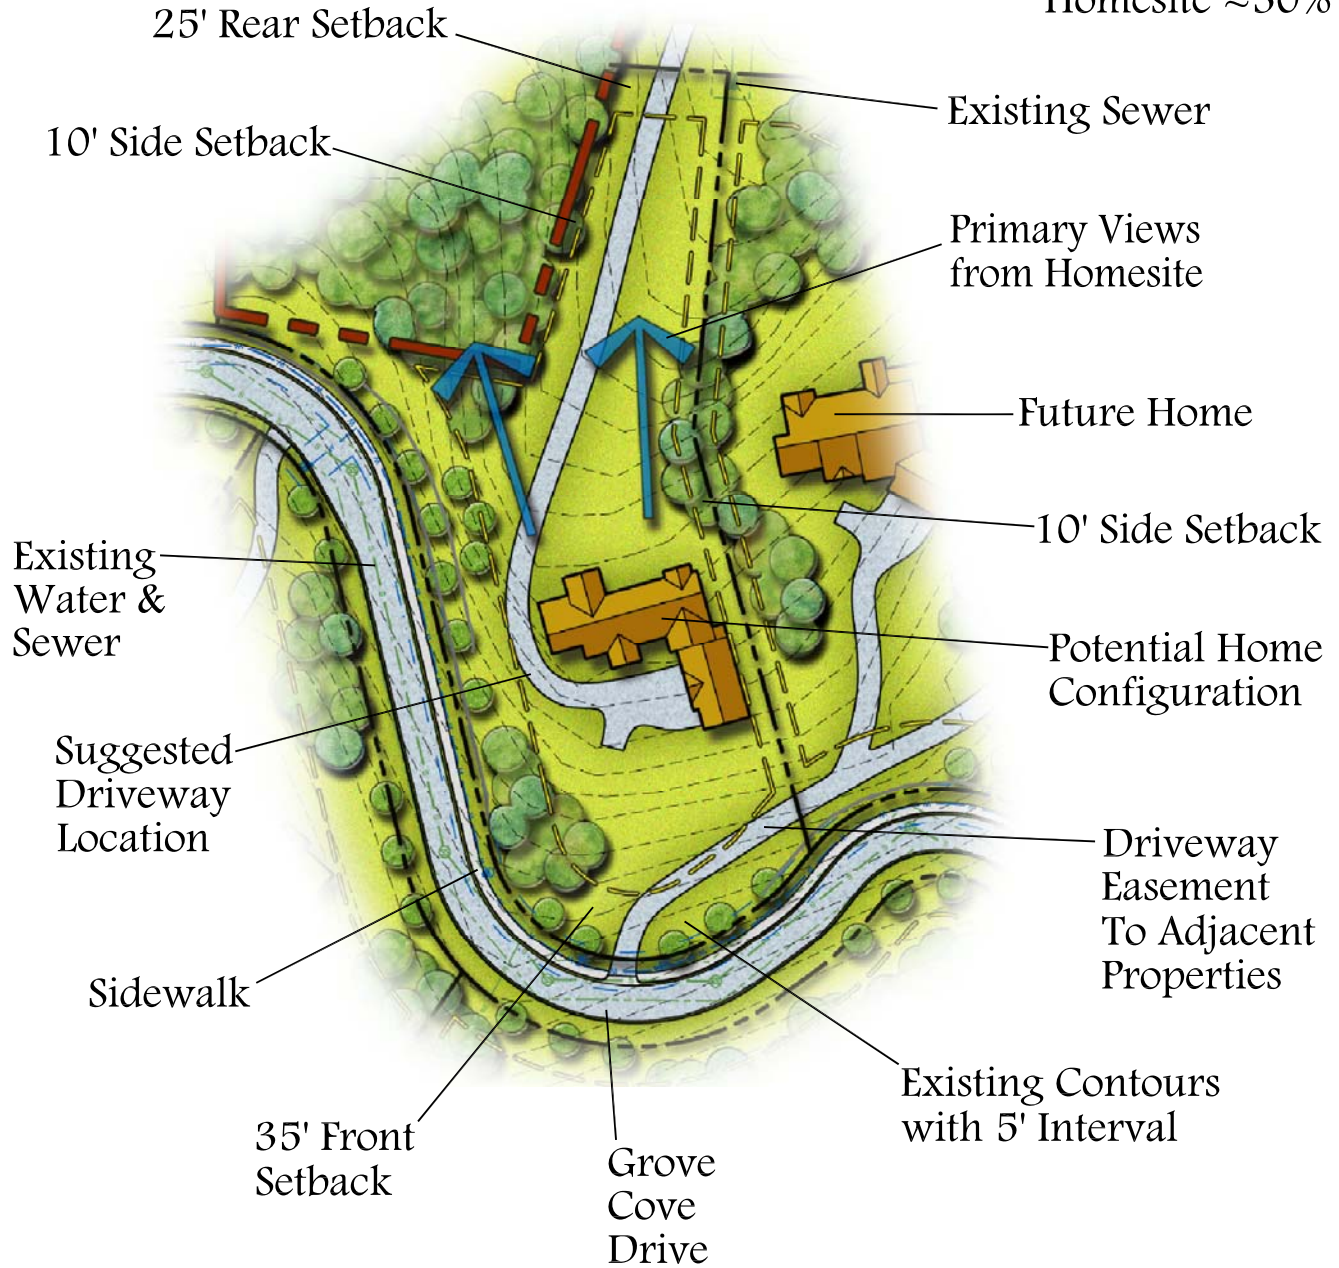

# Grove Park Cove Lot 17

Average Slope at Homesite  $\approx$  30%

Address: 60 Wolfebridge Lane  
Property Size: 1.42 Acres

Property Features:  
Flat homesite, ideally wooded  
with nice views

# Location

View From Lot 17

**GROVE  
PARK  
COVE**

**dwell** realty group