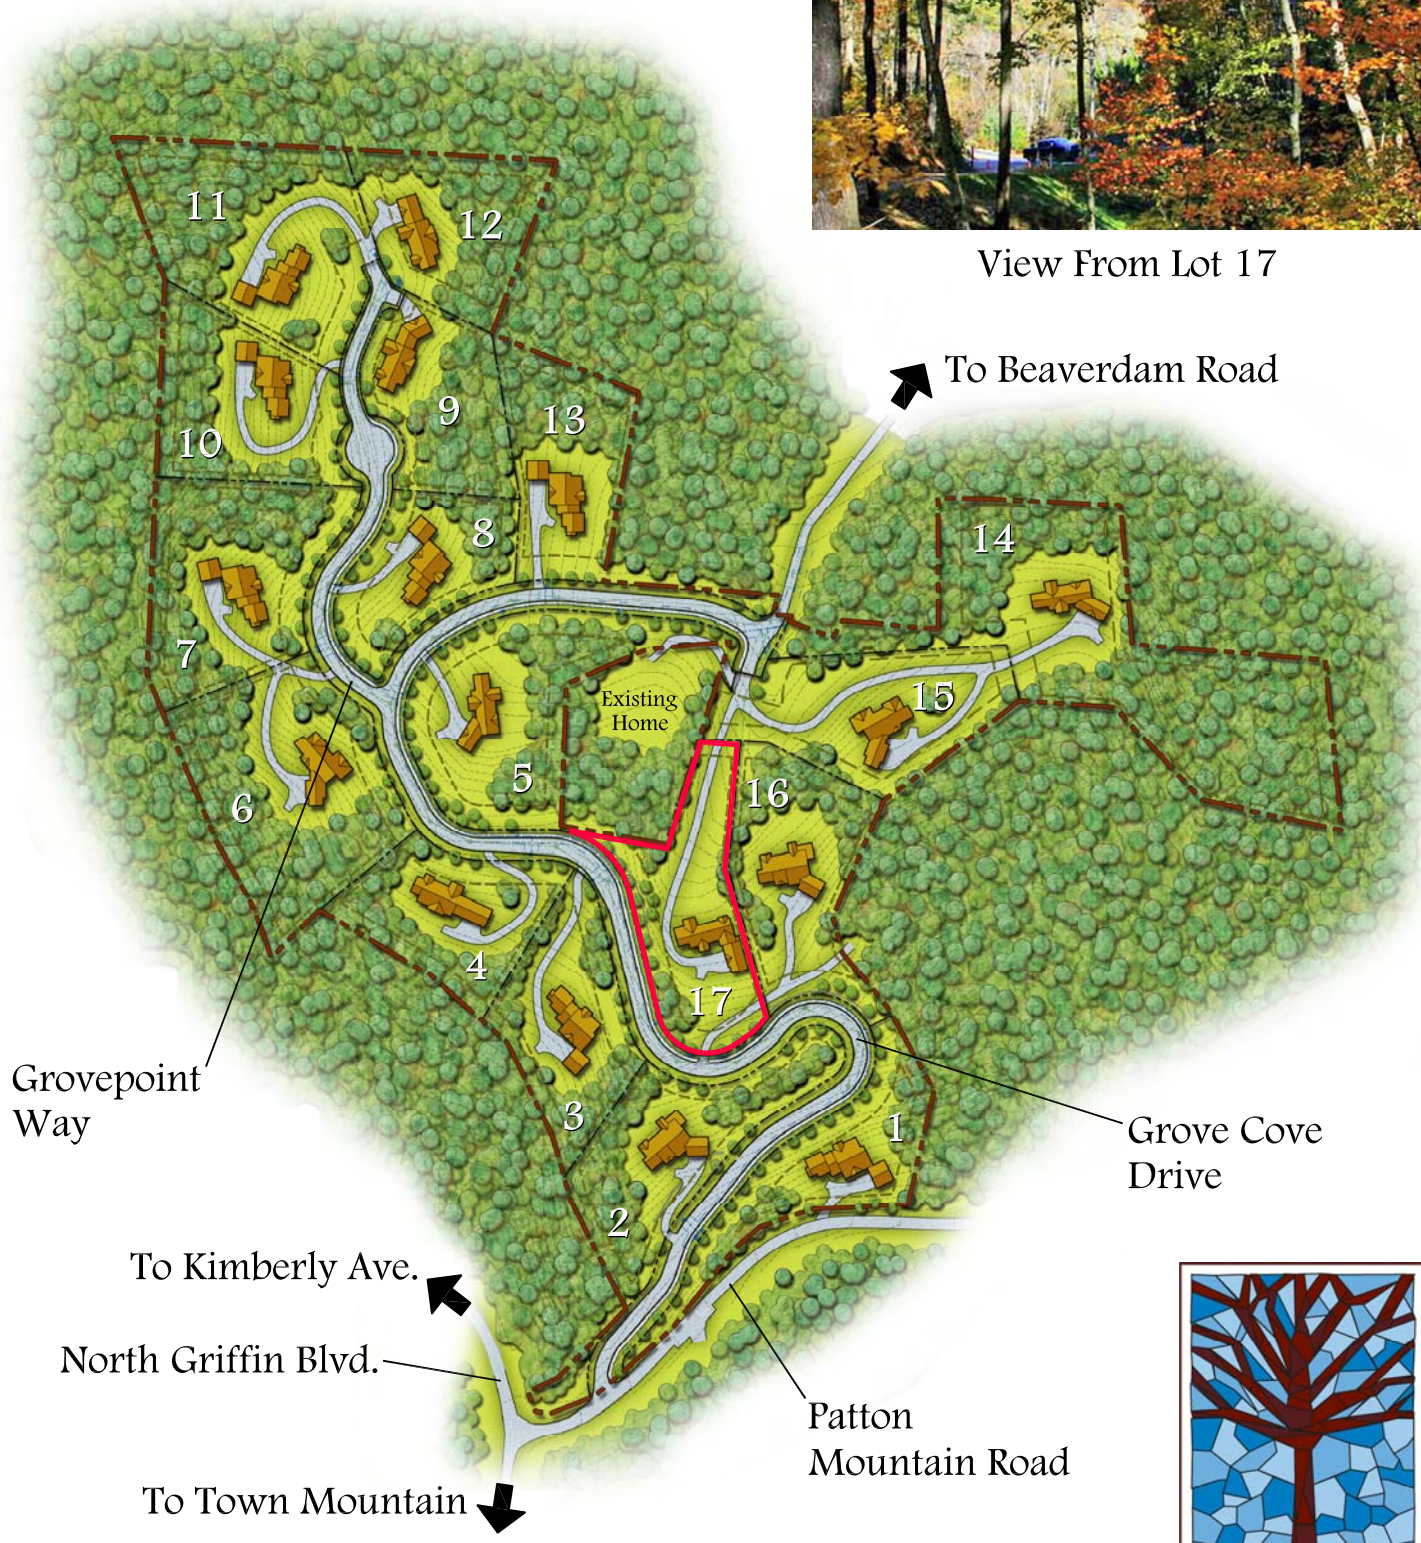

# Grove Park Cove Lot 17

Average Slope at Homesite  $\approx$  30%

Address: 60 Wolfebridge Lane  
Property Size: 1.42 Acres

Property Features:  
Flat homesite, ideally wooded  
with nice views

# Location

View From Lot 17

**GROVE  
PARK  
COVE**

**dwell** realty group