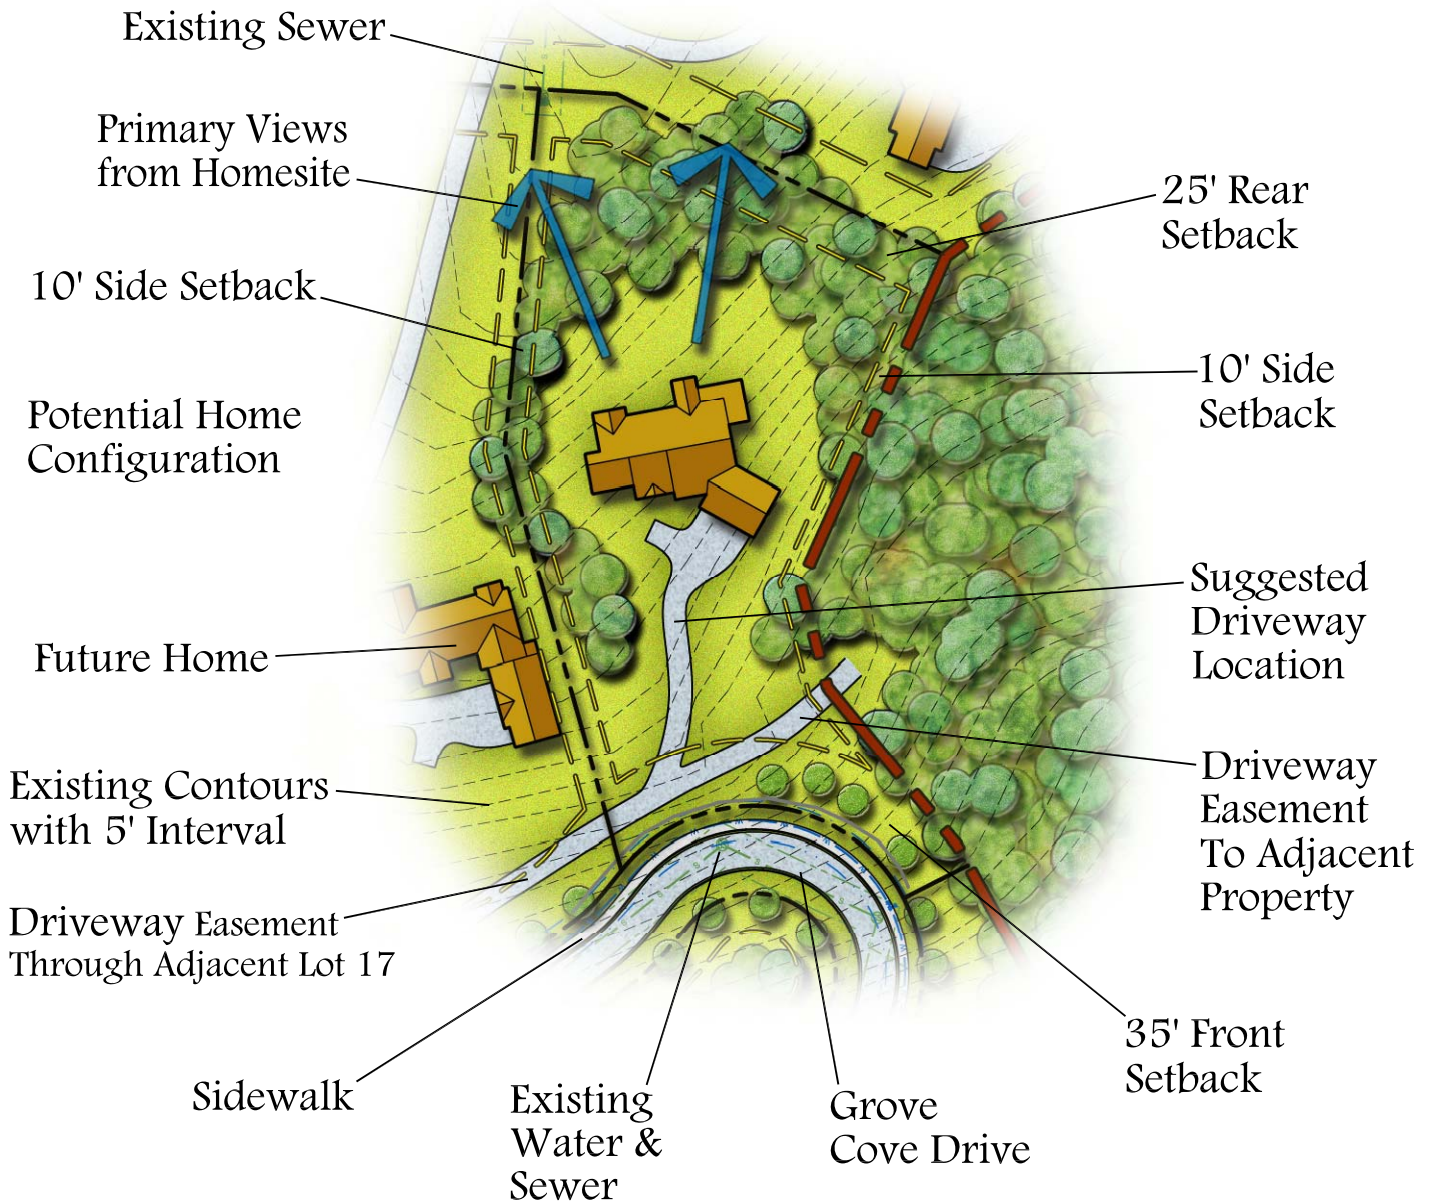

Grove Park Cove Lot 16

Average Slope at
Homesite \approx 30%

Address: 68 Wolfebridge Ln.
Property Size: 1.42 Acres

Property Features:
Wooded and rolling, with a nice view

Location

View From Lot 16