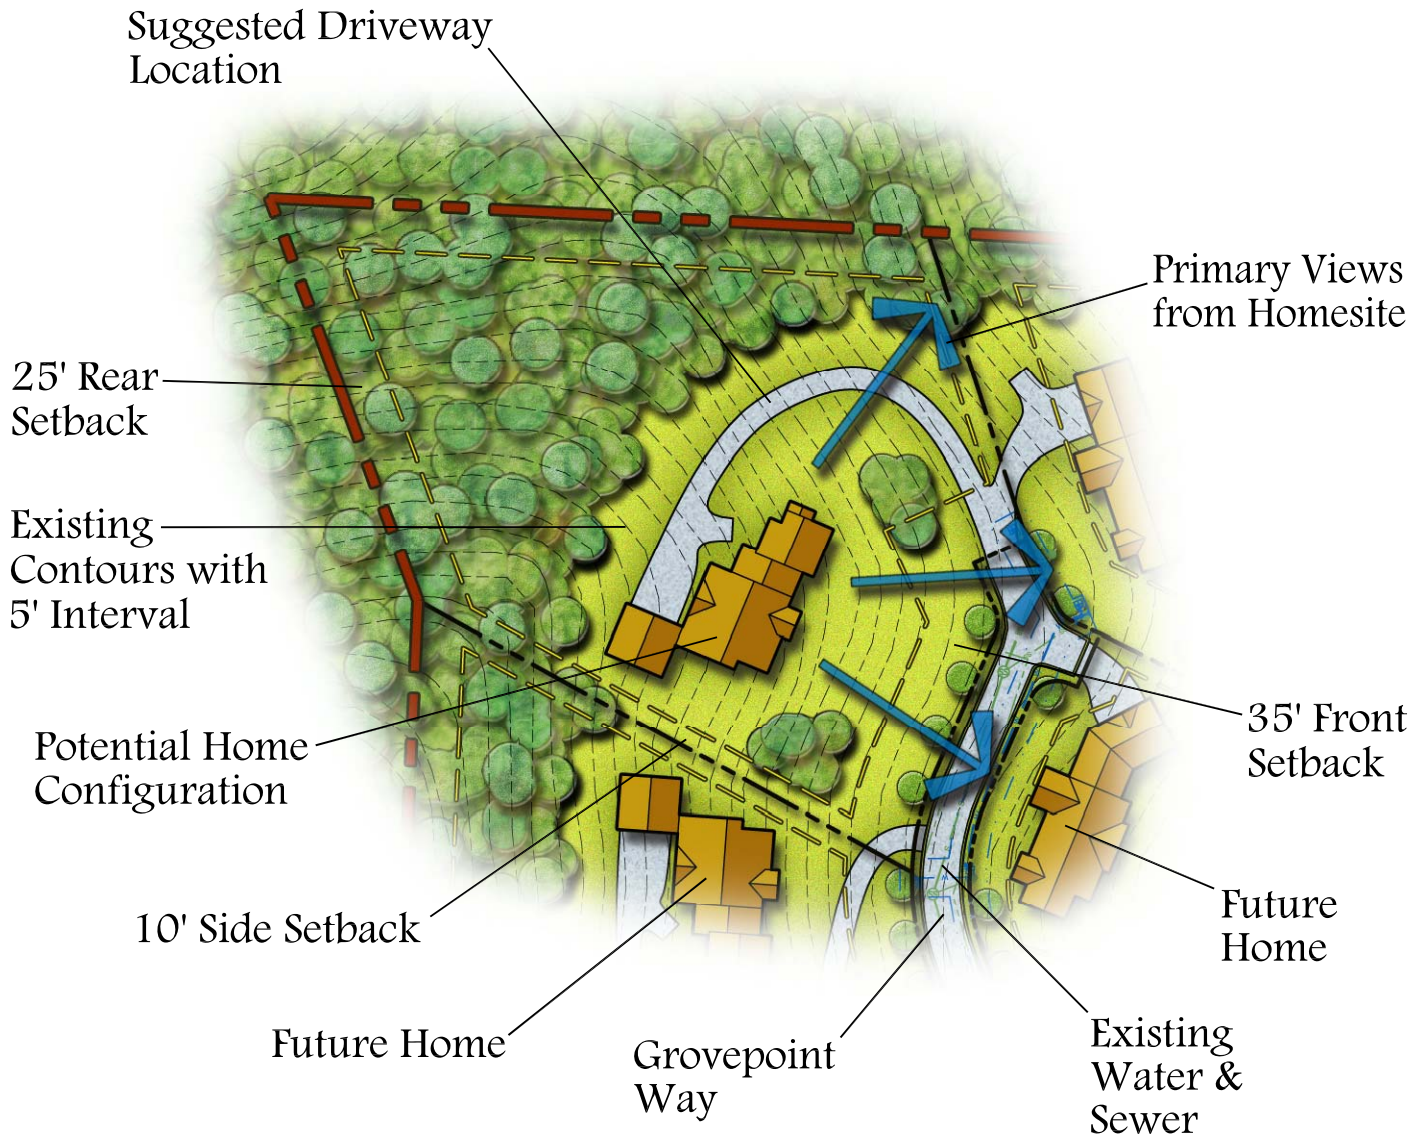

Grove Park Cove Lot 11

Average Slope at
Homesite $\approx 40\%$

Address: 32 Grovepoint Way
Property Size: 2.0 Acres

Property Features:

Arguably our best home site, with views in all directions. Sit high on a bluff and enjoy!

Location

View From Lot 11