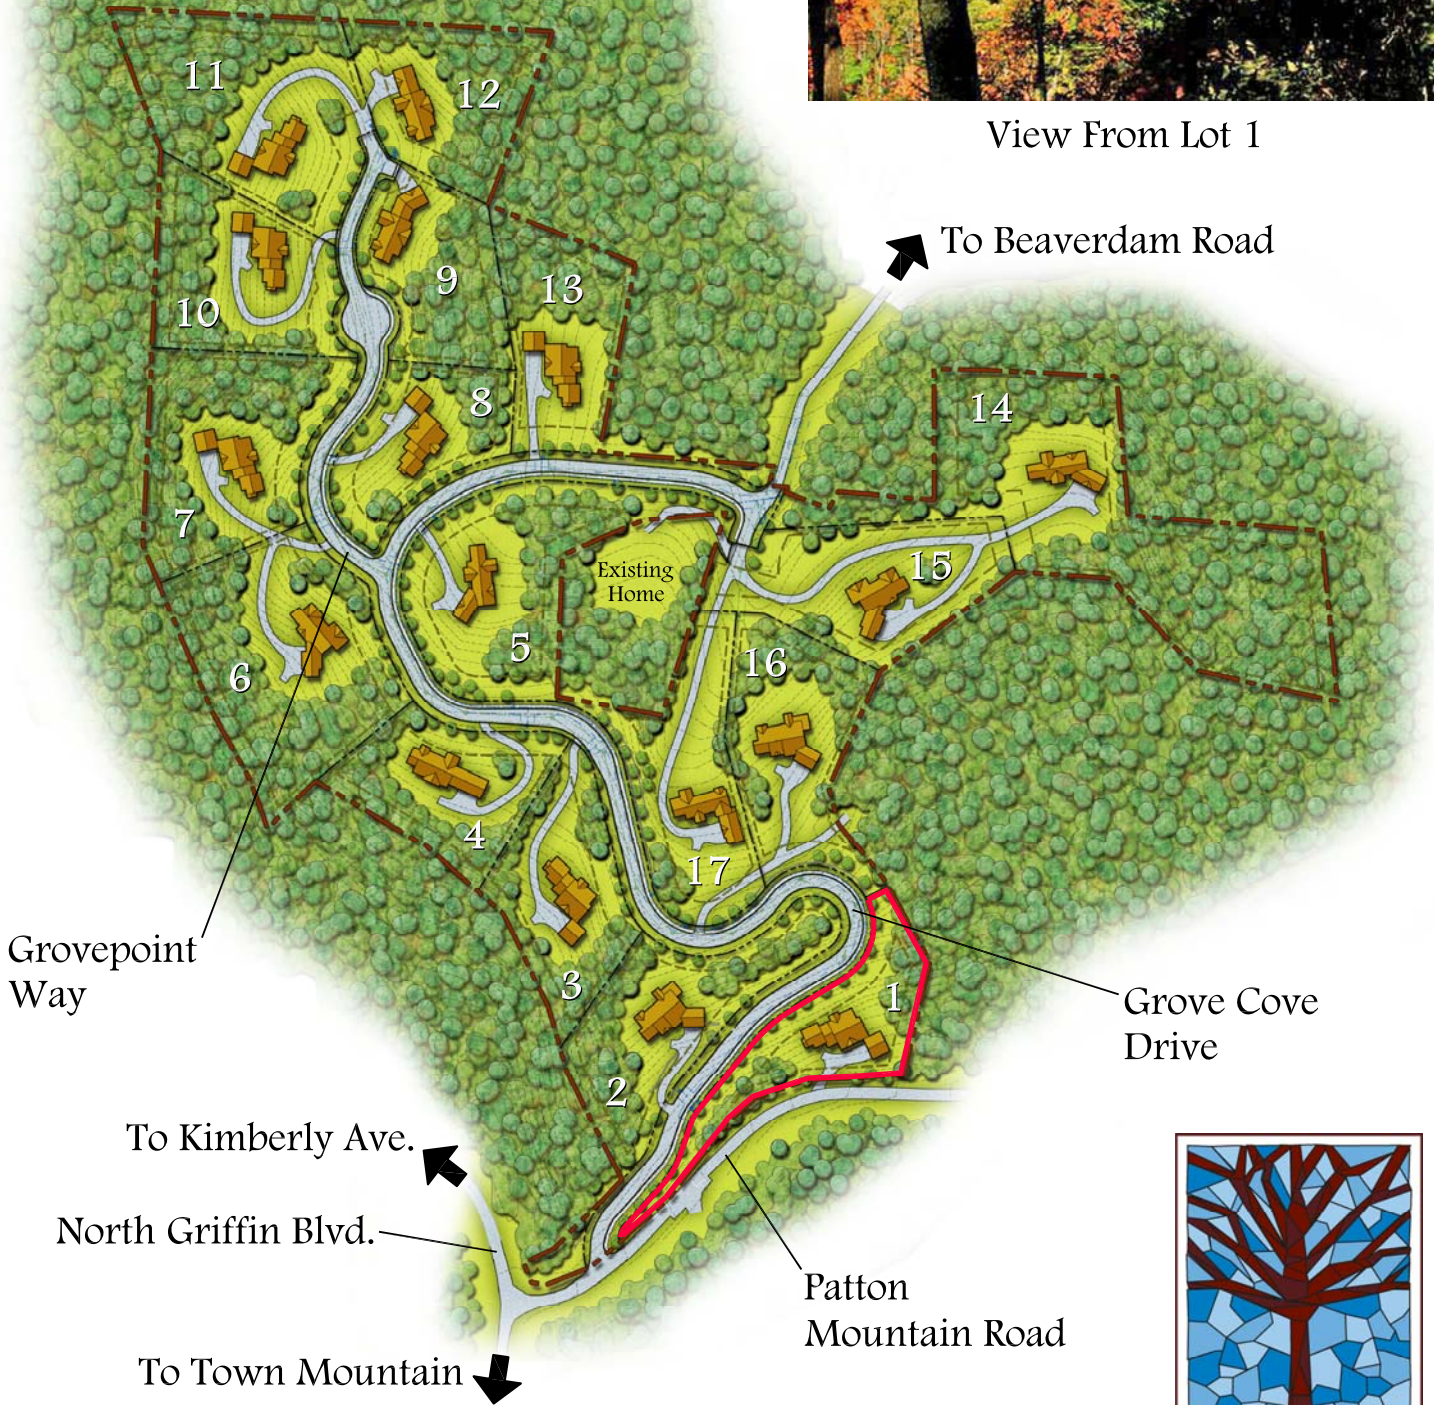

Grove Park Cove Lot 1

Average Slope at
Homesite \approx 50%

Address: 463 Patton Mtn. Road
Property Size: 1.19 Acres

Property Features:

One of the best values in Grove Park Cove, this wooded lot provides breathtaking views of Elk Mountain and beyond.

Location

View From Lot 1

Grovepoint Way

Grove Cove Drive

To Kimberly Ave.

North Griffin Blvd.

To Town Mountain

Patton Mountain Road