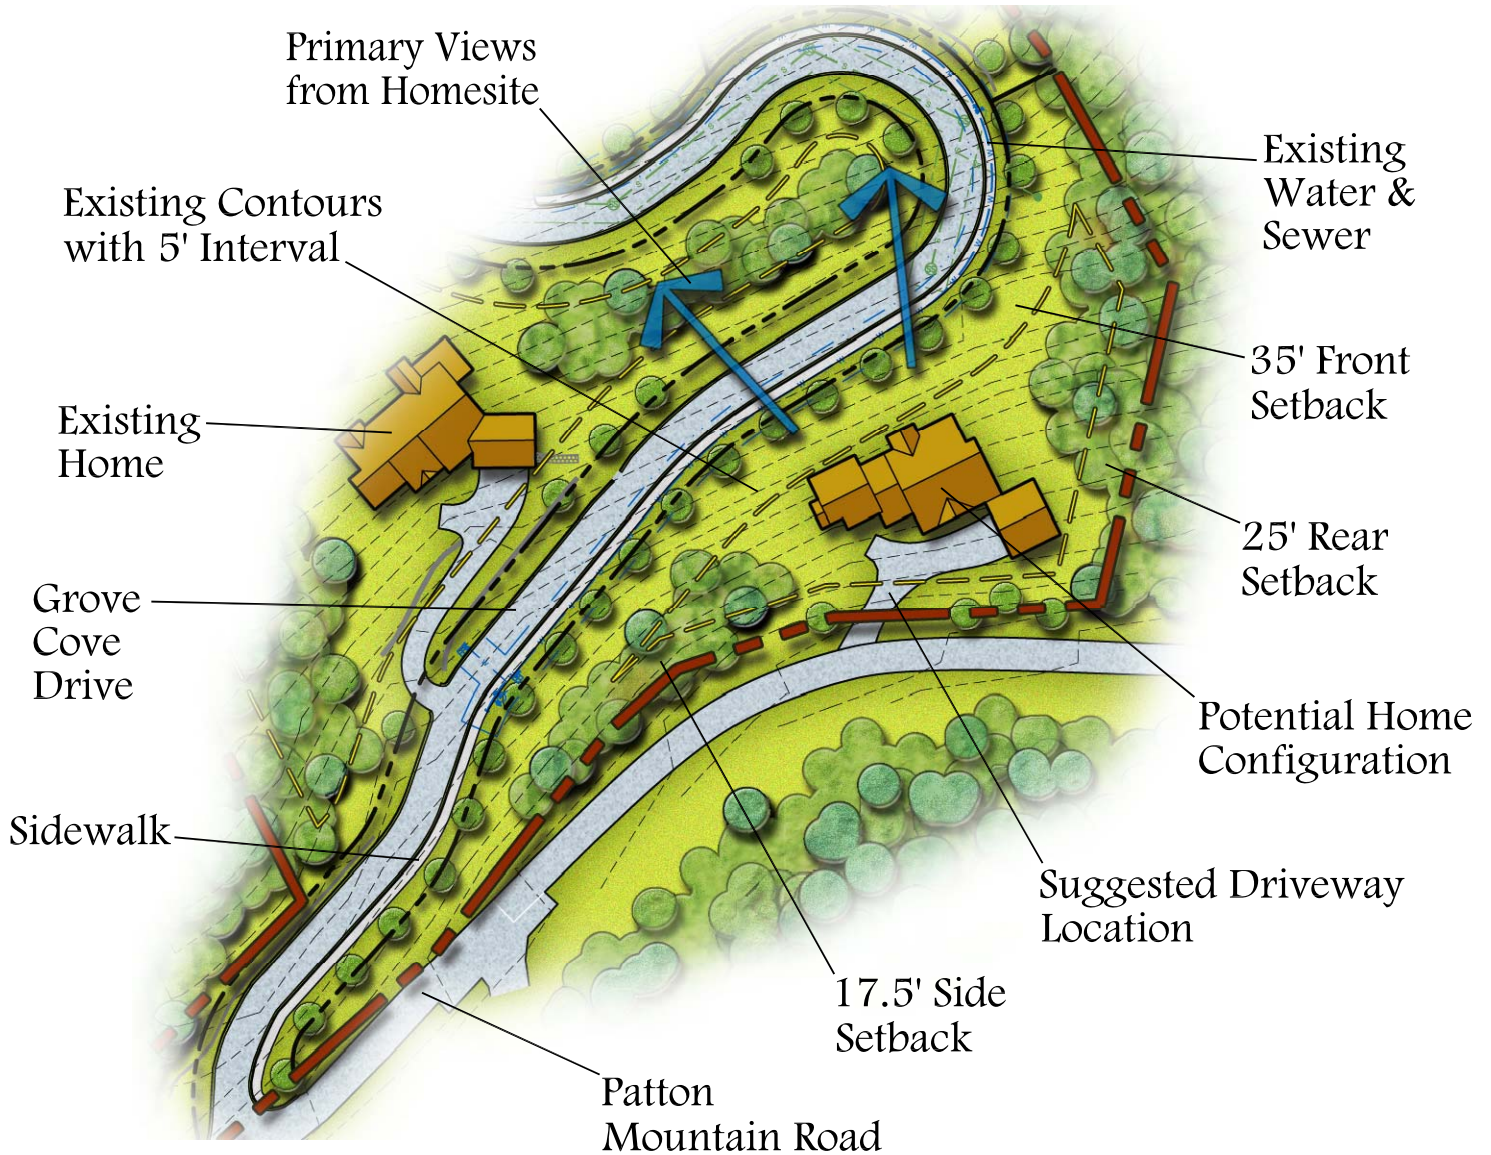

Grove Park Cove Lot 1

Average Slope at
Homesite \approx 50%

Address: 463 Patton Mtn. Road
Property Size: 1.19 Acres

Property Features:

One of the best values in Grove Park Cove, this wooded lot provides breathtaking views of Elk Mountain and beyond.

Location

View From Lot 1

Grovepoint Way

Grove Cove Drive

To Kimberly Ave.

North Griffin Blvd.

To Town Mountain

Patton Mountain Road