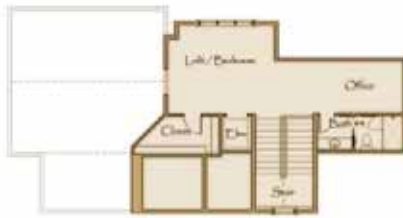

Lower Level

Upper Level

Main Level

Lower Level	1697 sq. ft.
Main Level	2297 sq. ft.
Upper Level	1185 sq. ft.
Total Heated	5179 sq. ft.

Lot #17