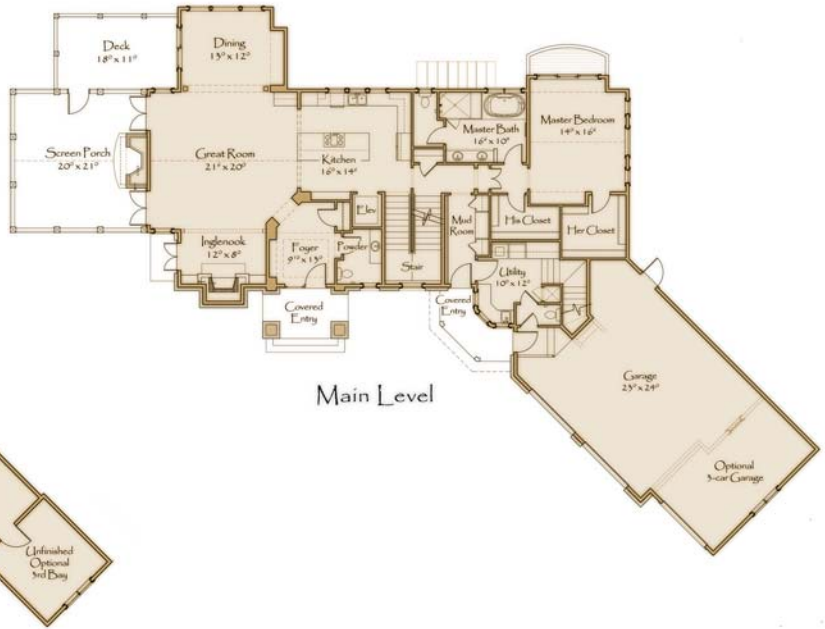

Lower Level

Upper Level

Main Level

Lower Level	1697 sq. ft.
Main Level	2287 sq. ft.
Upper Level	1221 sq. ft.
Total Heated	5205 sq. ft.

Lot #10